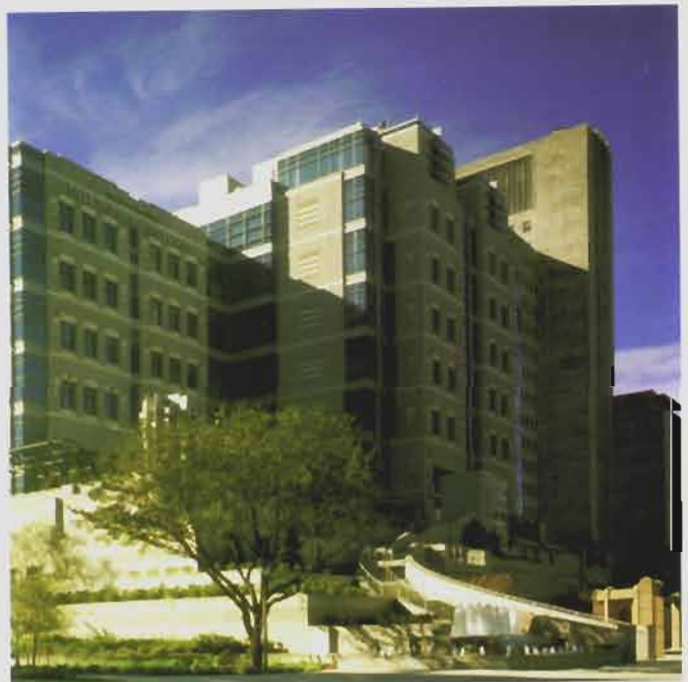

Recognition

**University of Texas M.D. Anderson
Ambulatory Care Building**

Masonry Contractor **Lucia, Inc.**
Architect **FKP Architects**
General Contractor **Hensel Phelps Construction Company**
Materials Supplier **Lucia
Eagle-Cordell Concrete Products
Material Products International**